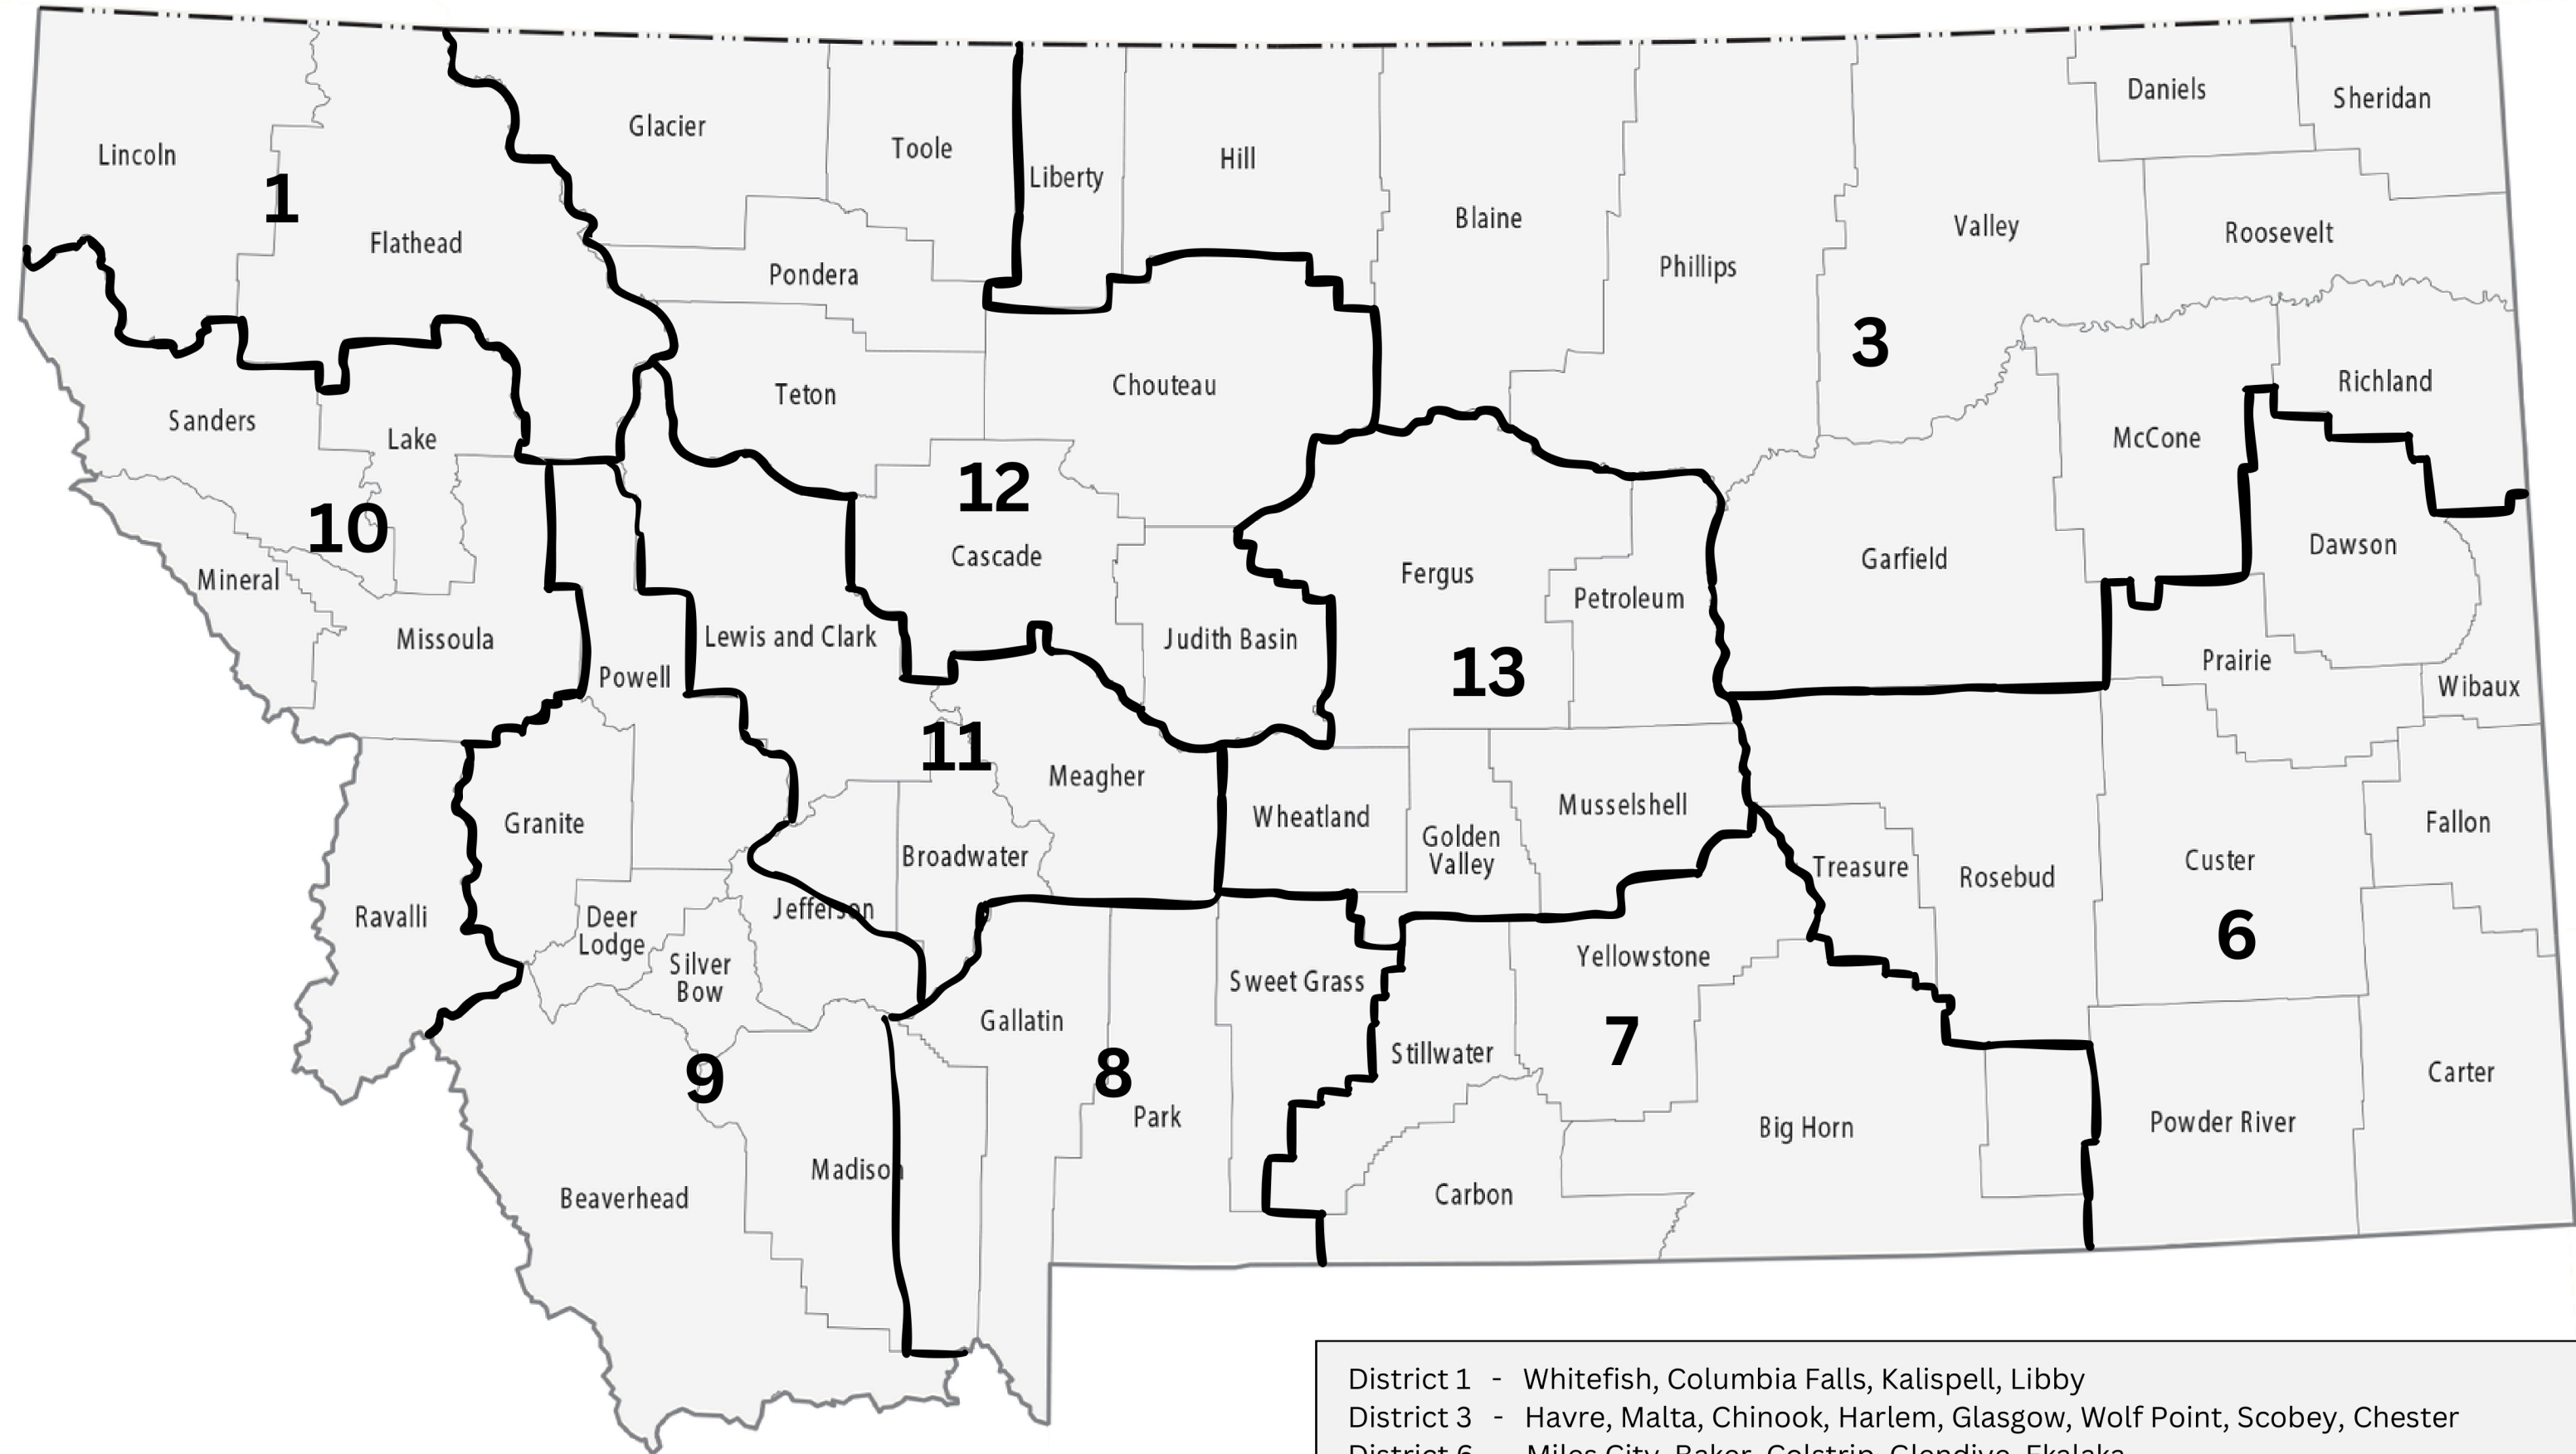

# Montana Area 32

## District Division by Cities

- District 1 - Whitefish, Columbia Falls, Kalispell, Libby
- District 3 - Havre, Malta, Chinook, Harlem, Glasgow, Wolf Point, Scobey, Chester
- District 6 - Miles City, Baker, Colstrip, Glendive, Ekalaka,
- District 7 - Billings, Lodge Grass, Huntley, Lame Deer, Ashland, Red Lodge, Laurel, Absarokee
- District 8 - Bozeman, Livingston, Belgrade, Clyde Park, Ennis
- District 9 - Dillion, Deer Lodge, Anaconda, Butte, Whitehall
- District 10 - Missoula, Hamilton, Polson, Stevensville
- District 11 - Helena, East Helena, Clancy, Townsend, Boulder
- District 12 - Great Falls, Belt, Browning, Shelby, Conrad
- District 13 - Lewistown, Roundup